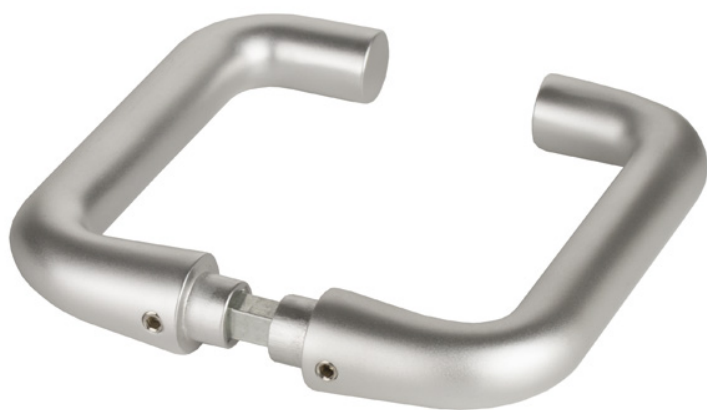

PRODUCT SHEET

Description:

Door Lock Alu Handle "Wes", Alu Look, 8x8x110mm Spindle

Item number:

27.20.206-0

Units	Box	Carton	HS Code	Barcode
Pair	1	40	7616991099	 5704866463836

SISO A/S

Mileparken 11
DK-2740 Skovlunde
Denmark
VAT: DK 24786013