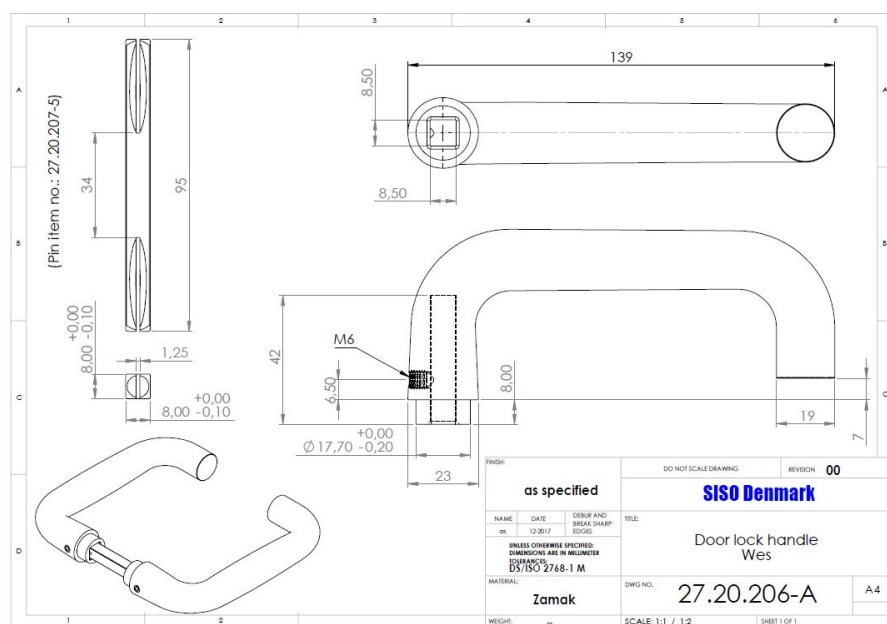

PRODUCT SHEET

Description:

Door Lock Alu Handle "Wes", Alu Look, 8x8x110mm Spindle

Item number:

27.20.206-0

Units	Box	Carton	HS Code	Barcode
Pair	1	40	7616991099	 5704866463836

SISO A/S

Mileparken 11
DK-2740 Skovlunde
Denmark
VAT: DK 24786013